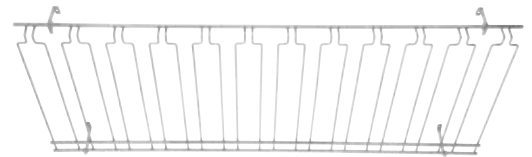

STAINLESS STEEL SPEED RAILS

- ◆ Keeps bar liquors and drink mixes close at hand
- ◆ Mounting straps sold separately

ITEM	DESCRIPTION	UOM	CASE
SPR-22S	22" Single	Each	1
SPR-22D	22" Double	Each	1/3
SPR-32S	32" Single	Each	1
SPR-32D	32" Double	Each	1/3
SPR-42S	42" Single	Each	1
SPR-42D	42" Double	Each	1/3
SPR-1	Mounting Straps for SPR-series	Each	12/120

Keep a neat, tidy, and efficient bar

SPEED RAILS

SPR-22S

SPR-22D

SPR-1

BAR MAID® POLYETHYLENE BOTTLE WELLS

- ◆ Contain drips from liquor bottles or mixer containers
- ◆ Fits in the bar ice bin or speed rail

ITEM	DESCRIPTION	UOM	CASE
CR-2400	Round, Black	Each	1/40
CR-2401	Square, Black	Each	1/40

CR-2400

CR-2401

OVERHEAD GLASS RACKS

MULTI-CHANNEL GLASS HANGERS

- ◆ Chrome-plated sturdy wire

ITEM	DESCRIPTION	SIZE	UOM	CASE
GHC-1836	8 Channels	18" x 36" x 4"	Each	2/4
GHC-1848	11 Channels	18" x 48" x 4"	Each	2/4

GHC-1848

SINGLE-CHANNEL GLASS HANGERS

- ◆ 3 lengths available in chrome or brass-plated

ITEM	DESCRIPTION	SIZE	UOM	CASE
GH-10	Brass Plated	10"	Each	12/72
GH-16	Brass Plated	16"	Each	12/72
GH-24	Brass Plated	24"	Each	12/48
GHC-10	Chrome Plated	10"	Each	12/72
GHC-16	Chrome Plated	16"	Each	12/72
GHC-24	Chrome Plated	24"	Each	12/48